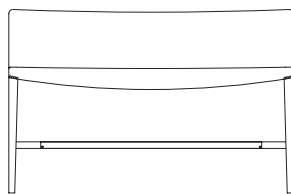

SUGGESTED VARIATIONS

Bar Bench

HONNING

3932 N. Elston Ave. Chicago, IL 60618
+1 773.654.3777 info@honning.us www.honning.us