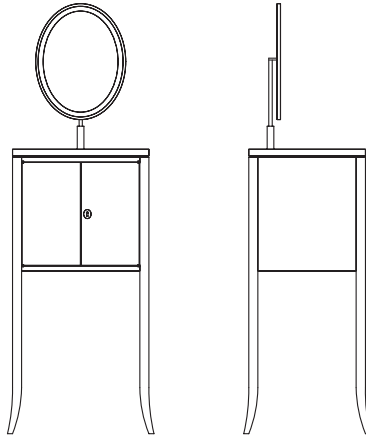

DINING STAND
20.5W X 17.5D X 43H, 65 OAH

HONNING.US

DINING STAND

Dimensions: 20.5W X 17.5D X 43H, 65 OAH

Materials: Cherry or Mahogany
Faux Ivory escutcheon with Brass keyhole
Mirror with Polished Nickel or Dark Bronze frame

Designed by: Maxine Snider

Description: This medium high stand, outfitted with an adjustable shelf, has the dual function of storing and serving in the dining room. The romantic mirror highlights and reflects the glimmer of candles, glassware, and silver.