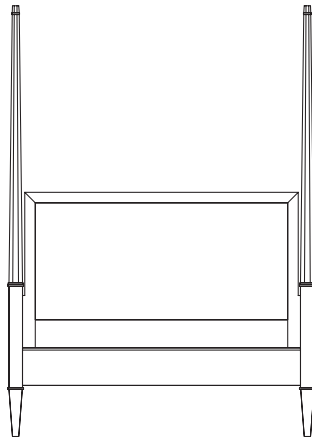

SALZBURG BED
65W X 86.75D X 91.75H

HONNING.US

SALZBURG BED

Dimensions: queen 65W X 86.75D X 91.75H
 king 81W X 86.75D X 91.75H
 CA king 77W X 90.75D X 91.75H

Materials: Cherry or Mahogany
 COM/COL
 Silver or Gold Leaf trim option

Designed by: Maxine Snider

Description: The Salzburg Bed has a clean architectural form and allows a wide range of treatments, from mahogany with gold leaf trim to an elegantly simple quartered oak for the posts and trim. In addition, the headboard is available with either an upholstered or wood panel insert, making the Salzburg Bed a versatile choice for any interior.